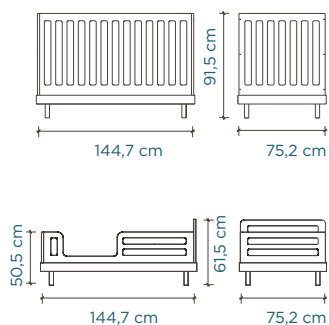

## Classic Cot

mattress size: 140 cm × 70 cm

## Sparrow Cot

mattress size: 140 cm × 70 cm

## Sparrow Twin Bed, Trundle

mattress size: 200 cm × 90 cm  
trundle mattress size: 190 cm L × 90 cm W × 12,5 cm H

## River Twin Bed With Trundle

mattress size: 200 cm × 90 cm  
trundle mattress size: 190 cm L × 90 cm W × 12,5 cm H