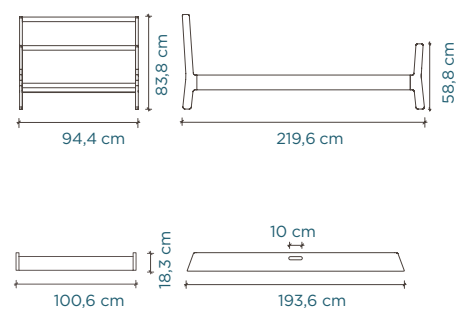

## Perch Bunk Bed with Trundle

mattress size: 200 cm × 90 cm  
trundle mattress size: 186 × 89 × 11 cm

## Sparrow Twin Bed, Trundle

mattress size: 200 cm × 90 cm  
trundle mattress size: 190 cm L × 90 cm W × 12,5 cm H

## River Twin Bed With Trundle

mattress size: 200 cm × 90 cm  
trundle mattress size: 190 cm L × 90 cm W × 12,5 cm H