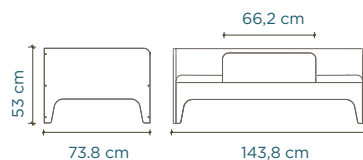

Perch Toddler Bed