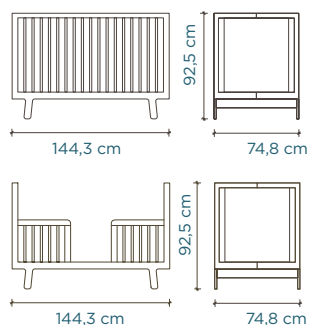

## Sparrow Cot

mattress size: 140 cm × 70 cm

## River Twin Bed With Trundle

mattress size: 200 cm × 90 cm  
trundle mattress size: 190 cm L × 90 cm W × 12,5 cm H