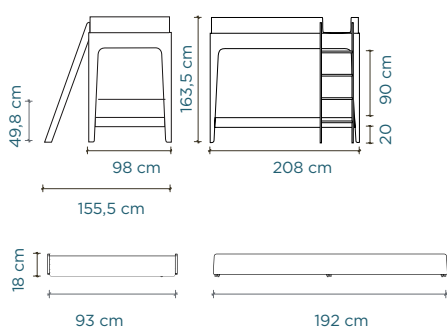

Perch Bunk Bed with Trundle

mattress size: 200 cm × 90 cm
trundle mattress size: 186 × 89 × 11 cm