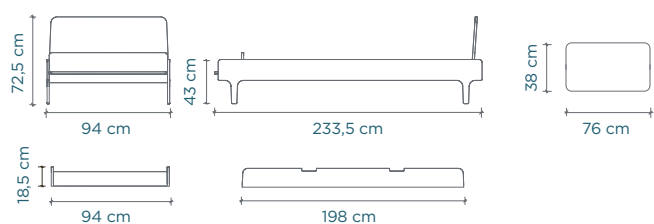

## Perch Bunk Bed with Trundle

mattress size: 200 cm × 90 cm  
trundle mattress size: 186 × 89 × 11 cm

## Sparrow Twin Bed, Trundle

mattress size: 200 cm × 90 cm  
trundle mattress size: 190 cm L × 90 cm W × 12,5 cm H

## River Twin Bed With Trundle

mattress size: 200 cm × 90 cm  
trundle mattress size: 190 cm L × 90 cm W × 12,5 cm H