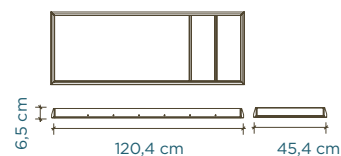

XL Changing Station