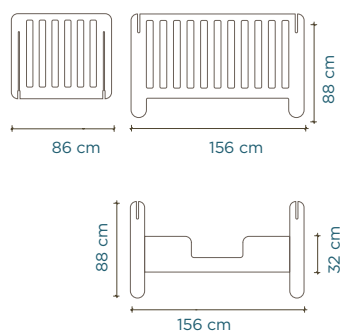

Elephant Cot

mattress size: 140 cm × 70 cm

Changing Station

XL Changing Station