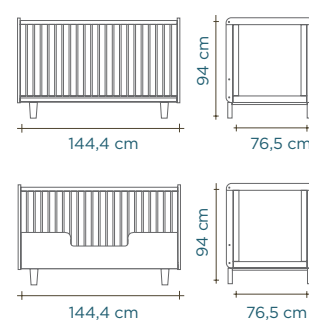

Rhea Cot

mattress size: 140 cm × 70 cm