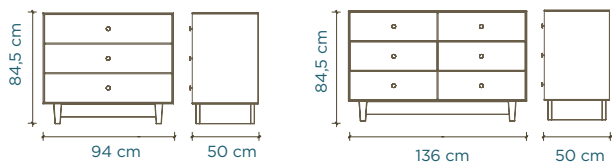

EUROPE

Merlin Dressers