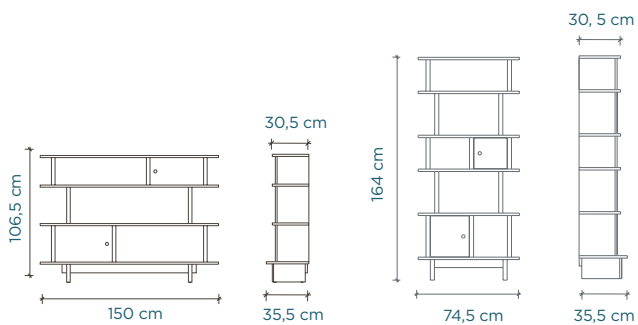

Mini Library, Vertical Mini Library