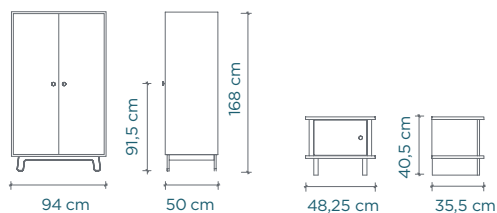

Merlin Wardrobe and ML Night Stand