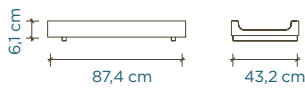

Changing Station