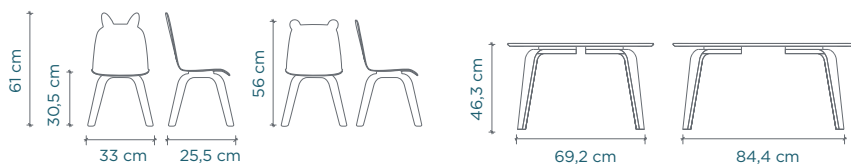

Play Chairs, Play Table