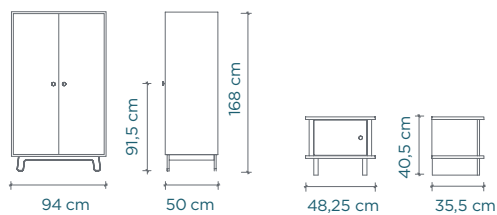

Merlin Wardrobe and ML Night Stand