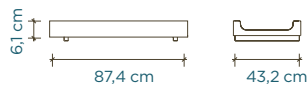

EUROPE

Classic Cot

mattress size: 140 cm × 70 cm

Sparrow Cot

mattress size: 140 cm × 70 cm

Rhea Cot

mattress size: 140 cm × 70 cm

Elephant Cot

mattress size: 140 cm × 70 cm

Changing Station

XL Changing Station

Perch Bunk Bed

mattress size: 200 cm × 90 cm

Perch Toddler Bed

Sparrow Twin Bed, Trundle

mattress size: 200 cm × 90 cm
trundle mattress size: 190 cm L × 90 cm W × 12,5 cm H

River Twin Bed With Trundle

mattress size: 200 cm × 90 cm
trundle mattress size: 190 cm L × 90 cm W × 12,5 cm H

EUROPE

Merlin Dressers

Merlin Wardrobe and ML Night Stand

Mini Library, Vertical Mini Library