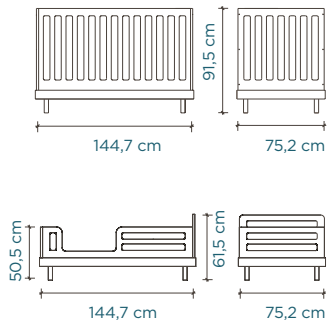

EUROPE

Classic Cot

mattress size: 140 cm × 70 cm

Sparrow Cot

mattress size: 140 cm × 70 cm

Rhea Cot

mattress size: 140 cm × 70 cm

Elephant Cot

mattress size: 140 cm × 70 cm

Changing Station

XL Changing Station

Perch Bunk Bed

mattress size: 200 cm × 90 cm

Perch Toddler Bed

Sparrow Twin Bed, Trundle

mattress size: 200 cm × 90 cm
trundle mattress size: 190 cm L × 90 cm W × 12,5 cm H

River Twin Bed With Trundle

mattress size: 200 cm × 90 cm
trundle mattress size: 190 cm L × 90 cm W × 12,5 cm H

EUROPE

Merlin Dressers

Merlin Wardrobe and ML Night Stand

Mini Library, Vertical Mini Library