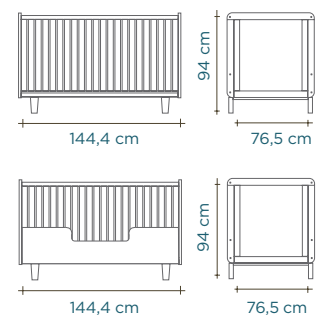

Rhea Cot

mattress size: 140 cm × 70 cm