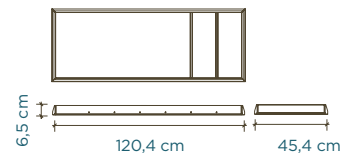

XL Changing Station