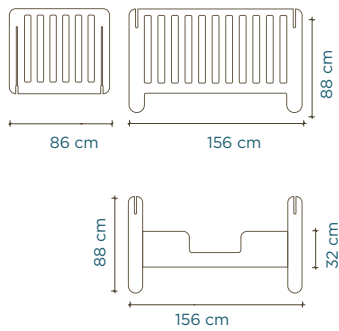

Elephant Cot

mattress size: 140 cm × 70 cm

Changing Station

XL Changing Station