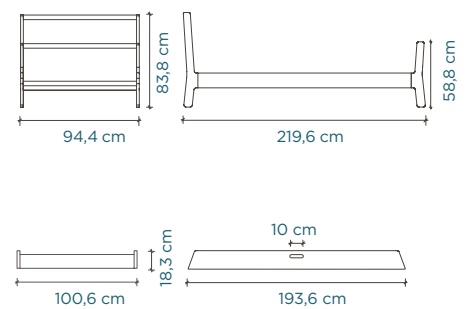

## Perch Bunk Bed

mattress size: 200 cm × 90 cm

## Sparrow Twin Bed, Trundle

mattress size: 200 cm × 90 cm  
trundle mattress size: 190 cm L × 90 cm W × 12,5 cm H

## River Twin Bed With Trundle

mattress size: 200 cm × 90 cm  
trundle mattress size: 190 cm L × 90 cm W × 12,5 cm H