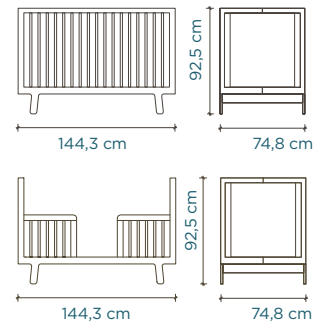

EUROPE

Classic Cot

mattress size: 140 cm × 70 cm

Sparrow Cot

mattress size: 140 cm × 70 cm

Rhea Cot

mattress size: 140 cm × 70 cm

Elephant Cot

mattress size: 140 cm × 70 cm

Changing Station

XL Changing Station

Perch Bunk Bed

mattress size: 200 cm × 90 cm

Perch Toddler Bed

Sparrow Twin Bed, Trundle

mattress size: 200 cm × 90 cm
trundle mattress size: 190 cm L × 90 cm W × 12,5 cm H

River Twin Bed With Trundle

mattress size: 200 cm × 90 cm
trundle mattress size: 190 cm L × 90 cm W × 12,5 cm H

EUROPE

Merlin Dressers

Merlin Wardrobe and ML Night Stand

Mini Library, Vertical Mini Library