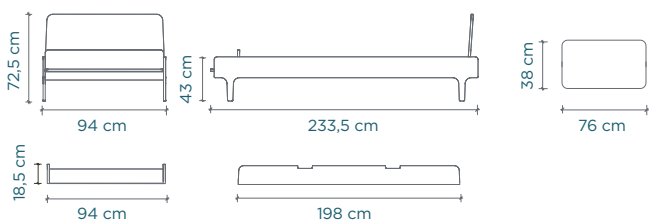

EUROPE

Classic Cot

mattress size: 140 cm × 70 cm

Sparrow Cot

mattress size: 140 cm × 70 cm

Rhea Cot

mattress size: 140 cm × 70 cm

Elephant Cot

mattress size: 140 cm × 70 cm

Changing Station

XL Changing Station

Perch Bunk Bed

mattress size: 200 cm × 90 cm

Perch Toddler Bed

Sparrow Twin Bed, Trundle

mattress size: 200 cm × 90 cm
trundle mattress size: 190 cm L × 90 cm W × 12,5 cm H

River Twin Bed With Trundle

mattress size: 200 cm × 90 cm
trundle mattress size: 190 cm L × 90 cm W × 12,5 cm H

EUROPE

Merlin Dressers

Merlin Wardrobe and ML Night Stand

Mini Library, Vertical Mini Library