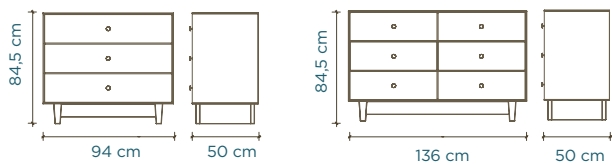

EUROPE

Classic Cot

mattress size: 140 cm × 70 cm

Sparrow Cot

mattress size: 140 cm × 70 cm

Rhea Cot

mattress size: 140 cm × 70 cm

Elephant Cot

mattress size: 140 cm × 70 cm

Changing Station

XL Changing Station

Perch Bunk Bed

mattress size: 200 cm × 90 cm

Perch Toddler Bed

Sparrow Twin Bed, Trundle

mattress size: 200 cm × 90 cm
trundle mattress size: 190 cm L × 90 cm W × 12,5 cm H

River Twin Bed With Trundle

mattress size: 200 cm × 90 cm
trundle mattress size: 190 cm L × 90 cm W × 12,5 cm H

EUROPE

Merlin Dressers

Merlin Wardrobe and ML Night Stand

Mini Library, Vertical Mini Library