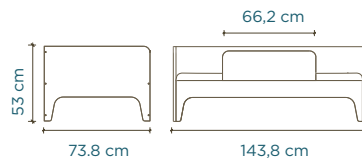

EUROPE

Classic Cot

mattress size: 140 cm × 70 cm

Sparrow Cot

mattress size: 140 cm × 70 cm

Rhea Cot

mattress size: 140 cm × 70 cm

Elephant Cot

mattress size: 140 cm × 70 cm

Changing Station

XL Changing Station

Perch Bunk Bed

mattress size: 200 cm × 90 cm

Perch Toddler Bed

Sparrow Twin Bed, Trundle

mattress size: 200 cm × 90 cm
trundle mattress size: 190 cm L × 90 cm W × 12,5 cm H

River Twin Bed With Trundle

mattress size: 200 cm × 90 cm
trundle mattress size: 190 cm L × 90 cm W × 12,5 cm H

EUROPE

Merlin Dressers

Merlin Wardrobe and ML Night Stand

Mini Library, Vertical Mini Library