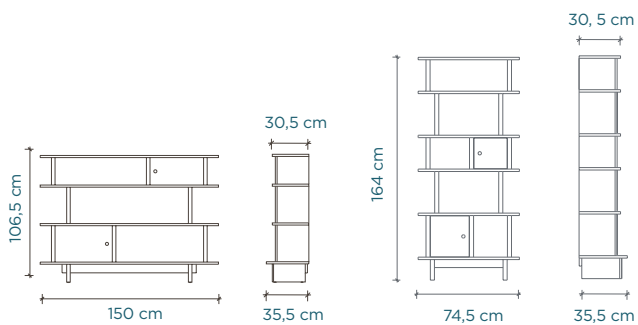

mattress size: 140 cm × 70 cm

Changing Station

XL Changing Station

Perch Bunk Bed

mattress size: 200 cm × 90 cm

Perch Toddler Bed

Sparrow Twin Bed, Trundle

mattress size: 200 cm × 90 cm
trundle mattress size: 190 cm L × 90 cm W × 12,5 cm H

River Twin Bed With Trundle

mattress size: 200 cm × 90 cm
trundle mattress size: 190 cm L × 90 cm W × 12,5 cm H

EUROPE

Merlin Dressers

Merlin Wardrobe and ML Night Stand

Mini Library, Vertical Mini Library