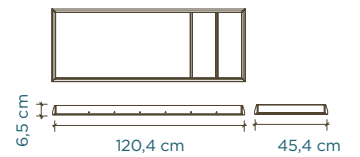

EUROPE

Classic Cot

mattress size: 140 cm × 70 cm

Sparrow Cot

mattress size: 140 cm × 70 cm

Rhea Cot

mattress size: 140 cm × 70 cm

Elephant Cot

mattress size: 140 cm × 70 cm

Changing Station

XL Changing Station

Perch Bunk Bed

mattress size: 200 cm × 90 cm

Perch Toddler Bed

Sparrow Twin Bed, Trundle

mattress size: 200 cm × 90 cm
trundle mattress size: 190 cm L × 90 cm W × 12,5 cm H

River Twin Bed With Trundle

mattress size: 200 cm × 90 cm
trundle mattress size: 190 cm L × 90 cm W × 12,5 cm H

EUROPE

Merlin Dressers

Merlin Wardrobe and ML Night Stand

Mini Library, Vertical Mini Library