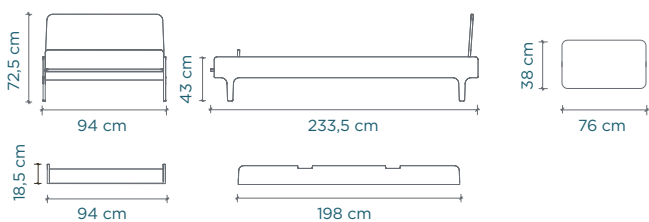

## Perch Bunk Bed

mattress size: 200 cm × 90 cm

## Sparrow Twin Bed, Trundle

mattress size: 200 cm × 90 cm  
trundle mattress size: 190 cm L × 90 cm W × 12,5 cm H

## River Twin Bed With Trundle

mattress size: 200 cm × 90 cm  
trundle mattress size: 190 cm L × 90 cm W × 12,5 cm H