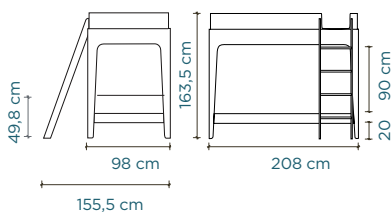

Perch Bunk Bed

mattress size: 200 cm × 90 cm