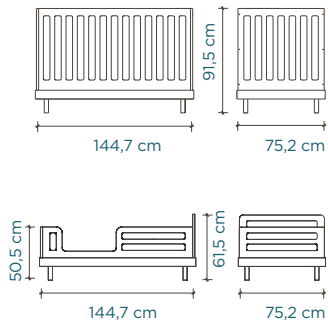

EUROPE

Classic Cot

mattress size: 140 cm × 70 cm