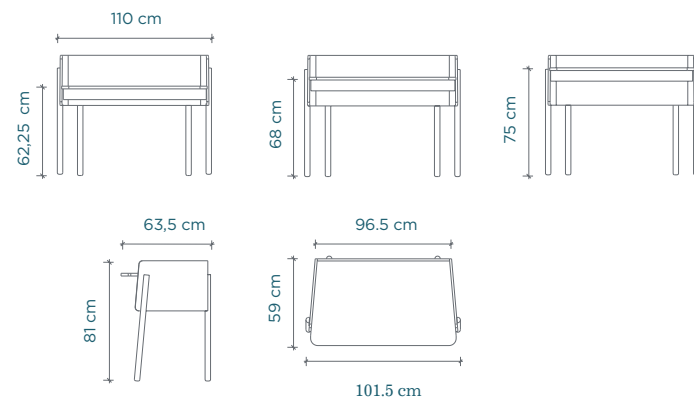

Brooklyn Desk