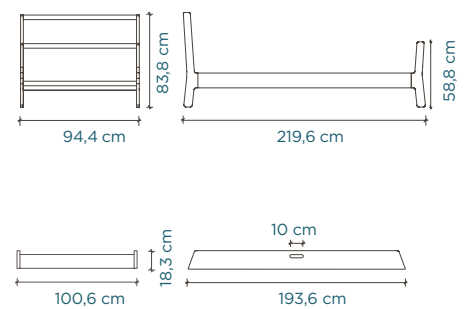

EUROPE

Classic Cot

mattress size: 140 cm × 70 cm

Sparrow Cot

mattress size: 140 cm × 70 cm

Rhea Cot

mattress size: 140 cm × 70 cm

Elephant Cot

mattress size: 140 cm × 70 cm

Changing Station

XL Changing Station

Perch Bunk Bed

mattress size: 200 cm × 90 cm

Perch Toddler Bed

Sparrow Twin Bed, Trundle

mattress size: 200 cm × 90 cm
trundle mattress size: 190 cm L × 90 cm W × 12,5 cm H

River Twin Bed With Trundle

mattress size: 200 cm × 90 cm
trundle mattress size: 190 cm L × 90 cm W × 12,5 cm H

EUROPE

Merlin Dressers

Merlin Wardrobe and ML Night Stand

Mini Library, Vertical Mini Library