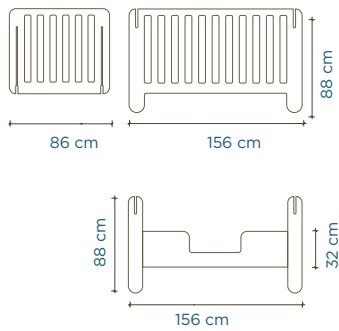

EUROPE

Classic Cot

mattress size: 140 cm × 70 cm

Sparrow Cot

mattress size: 140 cm × 70 cm

Rhea Cot

mattress size: 140 cm × 70 cm

Elephant Cot

mattress size: 140 cm × 70 cm

Changing Station

XL Changing Station

Perch Bunk Bed

mattress size: 200 cm × 90 cm

Perch Toddler Bed

Sparrow Twin Bed, Trundle

mattress size: 200 cm × 90 cm
trundle mattress size: 190 cm L × 90 cm W × 12,5 cm H

River Twin Bed With Trundle

mattress size: 200 cm × 90 cm
trundle mattress size: 190 cm L × 90 cm W × 12,5 cm H

EUROPE

Merlin Dressers

Merlin Wardrobe and ML Night Stand

Mini Library, Vertical Mini Library