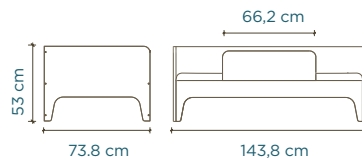

Perch Toddler Bed