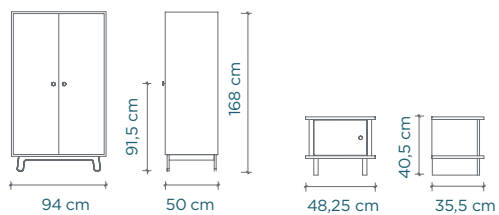

mattress size: 140 cm × 70 cm

Changing Station

XL Changing Station

Perch Bunk Bed

mattress size: 200 cm × 90 cm

Perch Toddler Bed

Sparrow Twin Bed, Trundle

mattress size: 200 cm × 90 cm
trundle mattress size: 190 cm L × 90 cm W × 12,5 cm H

River Twin Bed With Trundle

mattress size: 200 cm × 90 cm
trundle mattress size: 190 cm L × 90 cm W × 12,5 cm H

EUROPE

Merlin Dressers

Merlin Wardrobe and ML Night Stand

Mini Library, Vertical Mini Library