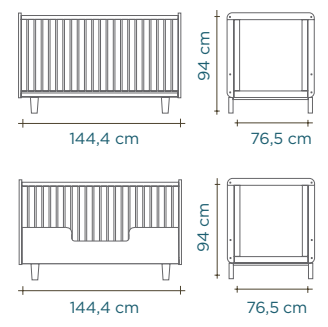

EUROPE

Classic Cot

mattress size: 140 cm × 70 cm

Sparrow Cot

mattress size: 140 cm × 70 cm

Rhea Cot

mattress size: 140 cm × 70 cm

Elephant Cot

mattress size: 140 cm × 70 cm

Changing Station

XL Changing Station

Perch Bunk Bed

mattress size: 200 cm × 90 cm

Perch Toddler Bed

Sparrow Twin Bed, Trundle

mattress size: 200 cm × 90 cm
trundle mattress size: 190 cm L × 90 cm W × 12,5 cm H

River Twin Bed With Trundle

mattress size: 200 cm × 90 cm
trundle mattress size: 190 cm L × 90 cm W × 12,5 cm H

EUROPE

Merlin Dressers

Merlin Wardrobe and ML Night Stand

Mini Library, Vertical Mini Library