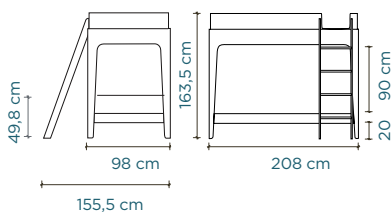

EUROPE

Classic Cot

mattress size: 140 cm × 70 cm

Sparrow Cot

mattress size: 140 cm × 70 cm

Rhea Cot

mattress size: 140 cm × 70 cm

Elephant Cot

mattress size: 140 cm × 70 cm

Changing Station

XL Changing Station

Perch Bunk Bed

mattress size: 200 cm × 90 cm

Perch Toddler Bed

Sparrow Twin Bed, Trundle

mattress size: 200 cm × 90 cm
trundle mattress size: 190 cm L × 90 cm W × 12,5 cm H

River Twin Bed With Trundle

mattress size: 200 cm × 90 cm
trundle mattress size: 190 cm L × 90 cm W × 12,5 cm H

EUROPE

Merlin Dressers

Merlin Wardrobe and ML Night Stand

Mini Library, Vertical Mini Library