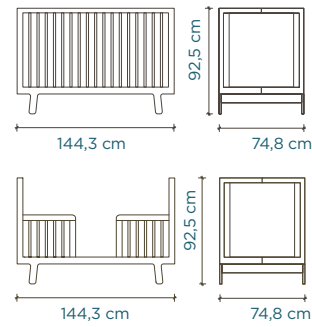

## Classic Cot

mattress size: 140 cm × 70 cm

## Sparrow Cot

mattress size: 140 cm × 70 cm

## Rhea Cot

mattress size: 140 cm × 70 cm

## River Twin Bed With Trundle

mattress size: 200 cm × 90 cm  
trundle mattress size: 190 cm L × 90 cm W × 12,5 cm H