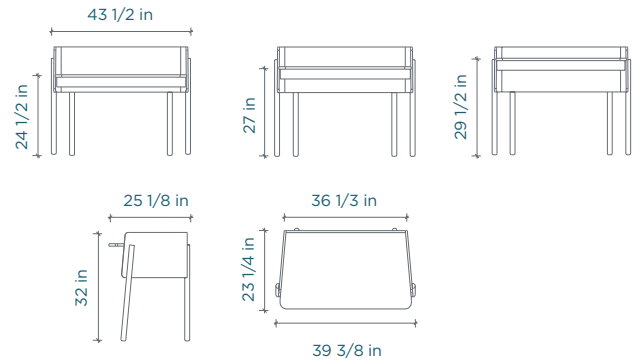

Brooklyn Desk