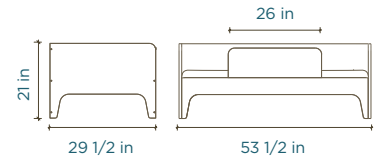

USA

Classic Crib

mattress size: 28" W x 52" L

Sparrow Crib

mattress size: 28" W x 52" L

Rhea Crib

mattress size: 28" W x 52" L

Elephant Crib

mattress size: 28" W x 52" L

Fawn Crib

Perch Toddler Bed

mattress size: 28" W x 52" L

XL Changing Station

Changing Station

River Twin Bed With Trundle

mattress size: 39" W x 75" L
 trundle mattress size: 38" W x 72" L x 5" H

Sparrow Twin Bed With Trundle

Perch Bunk Bed

mattress size: 39" W x 75" L

Perch Full Bed Loft Bed With Storage

USA

Merlin Dressers

ML and Sparrow Night Stand

Mini Library, Vertical Mini Library