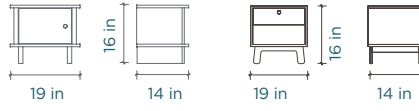

ML and Sparrow Night Stand