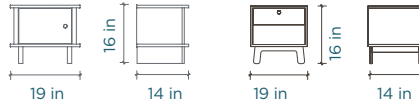

USA

Classic Crib

mattress size: 28" W x 52" L

Sparrow Crib

mattress size: 28" W x 52" L

Rhea Crib

mattress size: 28" W x 52" L

Elephant Crib

mattress size: 28" W x 52" L

Fawn Crib

Perch Toddler Bed

mattress size: 28" W x 52" L

XL Changing Station

Changing Station

River Twin Bed With Trundle

mattress size: 39" W x 75" L
 trundle mattress size: 38" W x 72" L x 5" H

Sparrow Twin Bed With Trundle

Perch Bunk Bed

mattress size: 39" W x 75" L

Perch Full Bed Loft Bed With Storage

USA

Merlin Dressers

ML and Sparrow Night Stand

Mini Library, Vertical Mini Library