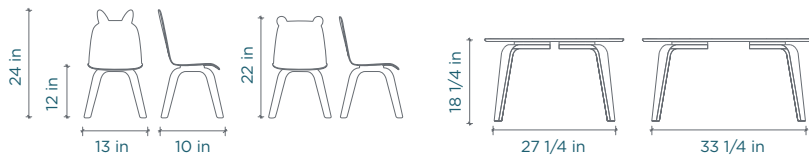

Play Chairs, Play Table