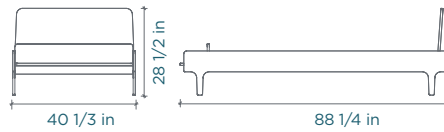

USA

Classic Crib

mattress size: 28" W x 52" L

Sparrow Crib

mattress size: 28" W x 52" L

Rhea Crib

mattress size: 28" W x 52" L

Elephant Crib

mattress size: 28" W x 52" L

Fawn Crib

Perch Toddler Bed

mattress size: 28" W x 52" L

XL Changing Station

Changing Station

River Twin Bed With Trundle

mattress size: 39" W x 75" L
 trundle mattress size: 38" W x 72" L x 5" H

Sparrow Twin Bed With Trundle

Perch Bunk Bed

mattress size: 39" W x 75" L

Perch Full Bed Loft Bed With Storage

USA

Merlin Dressers

ML and Sparrow Night Stand

Mini Library, Vertical Mini Library