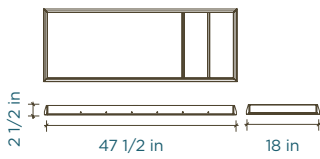

Changing Station

XL Changing Station