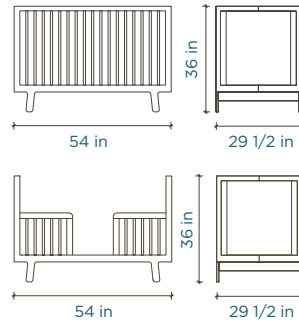

### Classic Crib

mattress size: 28" W x 52" L

### Sparrow Crib

mattress size: 28" W x 52" L

### Rhea Crib

mattress size: 28" W x 52" L

### Sparrow Twin Bed With Trundle

mattress size: 39" W x 75" L  
 trundle mattress size: 38" W x 72" L x 5" H