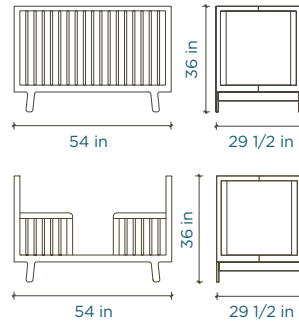

USA

Classic Crib

mattress size: 28" W x 52" L

Sparrow Crib

mattress size: 28" W x 52" L

Rhea Crib

mattress size: 28" W x 52" L

Elephant Crib

mattress size: 28" W x 52" L

Fawn Crib

Perch Toddler Bed

mattress size: 28" W x 52" L

XL Changing Station

Changing Station

River Twin Bed With Trundle

mattress size: 39" W x 75" L
 trundle mattress size: 38" W x 72" L x 5" H

Sparrow Twin Bed With Trundle

Perch Bunk Bed

mattress size: 39" W x 75" L

Perch Full Bed Loft Bed With Storage

USA

Merlin Dressers

ML and Sparrow Night Stand

Mini Library, Vertical Mini Library