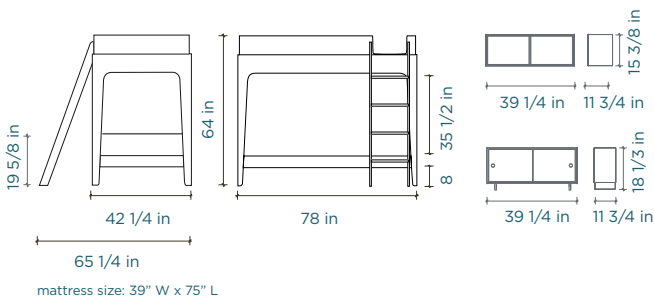

USA

Classic Crib

mattress size: 28" W x 52" L

Sparrow Crib

mattress size: 28" W x 52" L

Rhea Crib

mattress size: 28" W x 52" L

Elephant Crib

mattress size: 28" W x 52" L

Fawn Crib

Perch Toddler Bed

mattress size: 28" W x 52" L

XL Changing Station

Changing Station

River Twin Bed With Trundle

mattress size: 39" W x 75" L
 trundle mattress size: 38" W x 72" L x 5" H

Sparrow Twin Bed With Trundle

Perch Bunk Bed

mattress size: 39" W x 75" L

Perch Full Bed Loft Bed With Storage

USA

Merlin Dressers

ML and Sparrow Night Stand

Mini Library, Vertical Mini Library