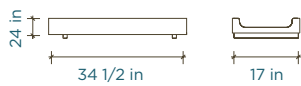

USA

Classic Crib

mattress size: 28" W x 52" L

Sparrow Crib

mattress size: 28" W x 52" L

Rhea Crib

mattress size: 28" W x 52" L

Elephant Crib

mattress size: 28" W x 52" L

Fawn Crib

Perch Toddler Bed

mattress size: 28" W x 52" L

XL Changing Station

Changing Station

River Twin Bed With Trundle

mattress size: 39" W x 75" L
 trundle mattress size: 38" W x 72" L x 5" H

Sparrow Twin Bed With Trundle

Perch Bunk Bed

mattress size: 39" W x 75" L

Perch Full Bed Loft Bed With Storage

USA

Merlin Dressers

ML and Sparrow Night Stand

Mini Library, Vertical Mini Library