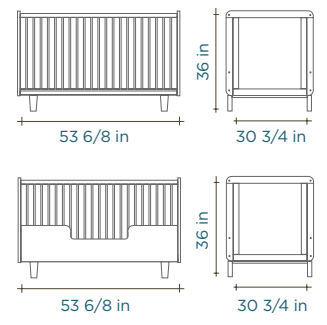

USA

Classic Crib

mattress size: 28" W x 52" L

Sparrow Crib

mattress size: 28" W x 52" L

Rhea Crib

mattress size: 28" W x 52" L

Elephant Crib

mattress size: 28" W x 52" L

Fawn Crib

Perch Toddler Bed

mattress size: 28" W x 52" L

XL Changing Station

Changing Station

River Twin Bed With Trundle

mattress size: 39" W x 75" L
 trundle mattress size: 38" W x 72" L x 5" H

Sparrow Twin Bed With Trundle

Perch Bunk Bed

mattress size: 39" W x 75" L

Perch Full Bed Loft Bed With Storage

USA

Merlin Dressers

ML and Sparrow Night Stand

Mini Library, Vertical Mini Library