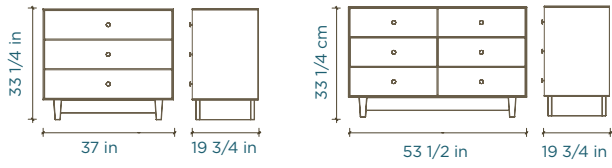

mattress size: 28" W x 52" L

Fawn Crib

Perch Toddler Bed

mattress size: 28" W x 52" L

XL Changing Station

Changing Station

River Twin Bed With Trundle

mattress size: 39" W x 75" L
 trundle mattress size: 38" W x 72" L x 5" H

Sparrow Twin Bed With Trundle

Perch Bunk Bed

mattress size: 39" W x 75" L

Perch Full Bed Loft Bed With Storage

USA

Merlin Dressers

ML and Sparrow Night Stand

Mini Library, Vertical Mini Library