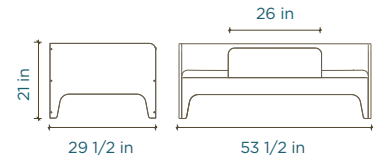

### Rhea Crib

mattress size: 28" W x 52" L

### Elephant Crib

mattress size: 28" W x 52" L

### Perch Toddler Bed

mattress size: 28" W x 52" L