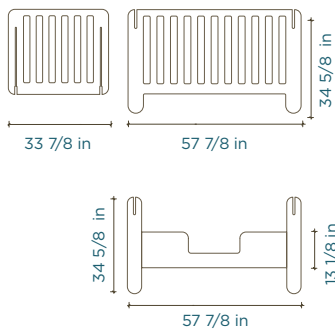

USA

Classic Crib

mattress size: 28" W x 52" L

Sparrow Crib

mattress size: 28" W x 52" L

Rhea Crib

mattress size: 28" W x 52" L

Elephant Crib

mattress size: 28" W x 52" L

Fawn Crib

Perch Toddler Bed

mattress size: 28" W x 52" L

XL Changing Station

Changing Station

River Twin Bed With Trundle

mattress size: 39" W x 75" L
 trundle mattress size: 38" W x 72" L x 5" H

Sparrow Twin Bed With Trundle

Perch Bunk Bed

mattress size: 39" W x 75" L

Perch Full Bed Loft Bed With Storage

USA

Merlin Dressers

ML and Sparrow Night Stand

Mini Library, Vertical Mini Library