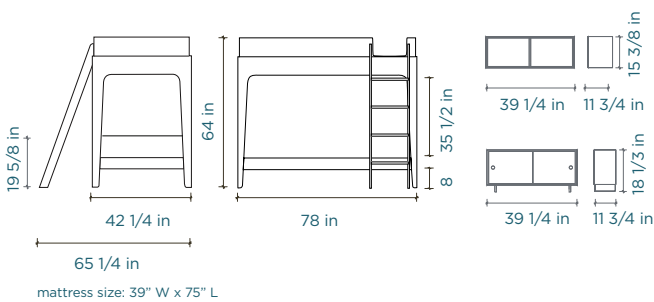

Perch Bunk Bed