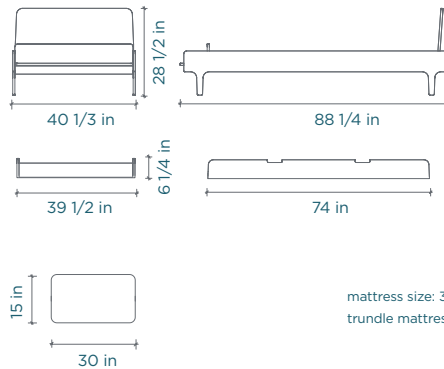

XL Changing Station

River Twin Bed With Trundle