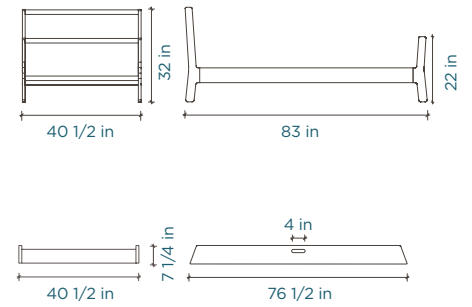

Sparrow Twin Bed With Trundle