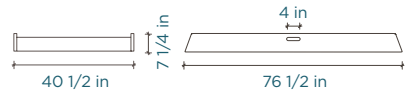

USA

Classic Crib

mattress size: 28" W x 52" L

Sparrow Crib

mattress size: 28" W x 52" L

Rhea Crib

mattress size: 28" W x 52" L

Elephant Crib

mattress size: 28" W x 52" L

Fawn Crib

Perch Toddler Bed

mattress size: 28" W x 52" L

XL Changing Station

Changing Station

River Twin Bed With Trundle

mattress size: 39" W x 75" L
 trundle mattress size: 38" W x 72" L x 5" H

Sparrow Twin Bed With Trundle

Perch Bunk Bed

mattress size: 39" W x 75" L

Perch Full Bed Loft Bed With Storage

USA

Merlin Dressers

ML and Sparrow Night Stand

Mini Library, Vertical Mini Library