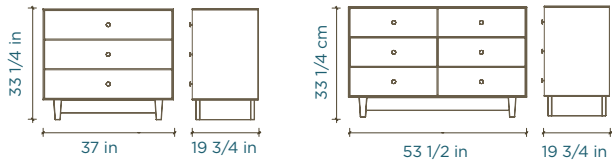

USA

Merlin Dressers