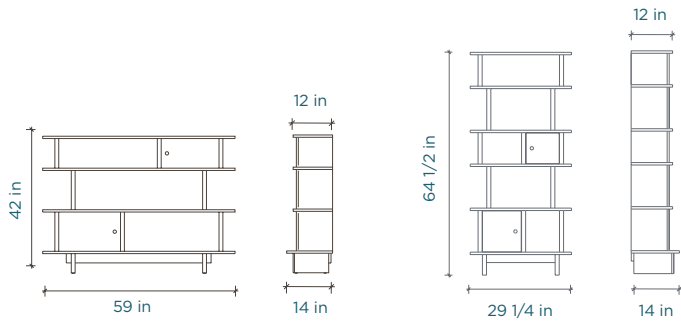

mattress size: 28" W x 52" L

Fawn Crib

Perch Toddler Bed

mattress size: 28" W x 52" L

XL Changing Station

Changing Station

River Twin Bed With Trundle

mattress size: 39" W x 75" L
 trundle mattress size: 38" W x 72" L x 5" H

Sparrow Twin Bed With Trundle

Perch Bunk Bed

mattress size: 39" W x 75" L

Perch Full Bed Loft Bed With Storage

USA

Merlin Dressers

ML and Sparrow Night Stand

Mini Library, Vertical Mini Library