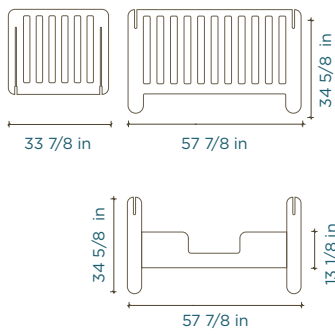

Elephant Crib