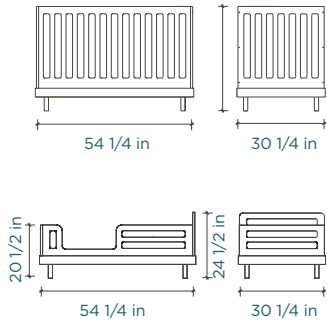

USA

Classic Crib

mattress size: 28" W x 52" L

Sparrow Crib

mattress size: 28" W x 52" L

Rhea Crib

mattress size: 28" W x 52" L

Elephant Crib

mattress size: 28" W x 52" L

Fawn Crib

Perch Toddler Bed

mattress size: 28" W x 52" L

XL Changing Station

Changing Station

River Twin Bed With Trundle

mattress size: 39" W x 75" L
 trundle mattress size: 38" W x 72" L x 5" H

Sparrow Twin Bed With Trundle

Perch Bunk Bed

mattress size: 39" W x 75" L

Perch Full Bed Loft Bed With Storage

USA

Merlin Dressers

ML and Sparrow Night Stand

Mini Library, Vertical Mini Library