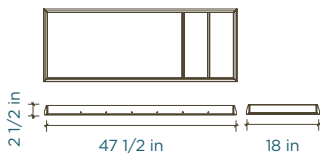

USA

Classic Crib

mattress size: 28" W x 52" L

Sparrow Crib

mattress size: 28" W x 52" L

Rhea Crib

mattress size: 28" W x 52" L

Elephant Crib

mattress size: 28" W x 52" L

Fawn Crib

Perch Toddler Bed

mattress size: 28" W x 52" L

XL Changing Station

Changing Station

River Twin Bed With Trundle

mattress size: 39" W x 75" L
 trundle mattress size: 38" W x 72" L x 5" H

Sparrow Twin Bed With Trundle

Perch Bunk Bed

mattress size: 39" W x 75" L

Perch Full Bed Loft Bed With Storage

USA

Merlin Dressers

ML and Sparrow Night Stand

Mini Library, Vertical Mini Library