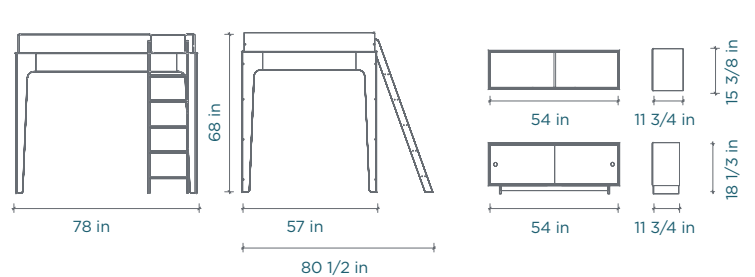

Perch Full Bed Loft Bed With Storage