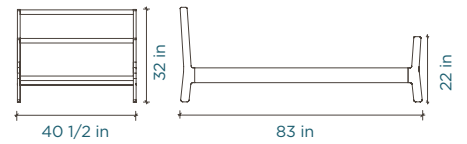

USA

Classic Crib

mattress size: 28" W x 52" L

Sparrow Crib

mattress size: 28" W x 52" L

Rhea Crib

mattress size: 28" W x 52" L

Elephant Crib

mattress size: 28" W x 52" L

Fawn Crib

Perch Toddler Bed

mattress size: 28" W x 52" L

XL Changing Station

Changing Station

River Twin Bed With Trundle

mattress size: 39" W x 75" L
 trundle mattress size: 38" W x 72" L x 5" H

Sparrow Twin Bed With Trundle

Perch Bunk Bed

mattress size: 39" W x 75" L

Perch Full Bed Loft Bed With Storage

USA

Merlin Dressers

ML and Sparrow Night Stand

Mini Library, Vertical Mini Library