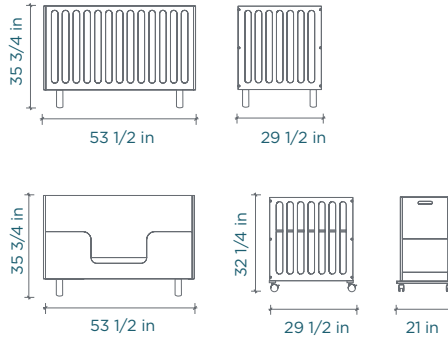

USA

Classic Crib

mattress size: 28" W x 52" L

Sparrow Crib

mattress size: 28" W x 52" L

Rhea Crib

mattress size: 28" W x 52" L

Elephant Crib

mattress size: 28" W x 52" L

Fawn Crib

Perch Toddler Bed

mattress size: 28" W x 52" L

XL Changing Station

Changing Station

River Twin Bed With Trundle

mattress size: 39" W x 75" L
 trundle mattress size: 38" W x 72" L x 5" H

Sparrow Twin Bed With Trundle

Perch Bunk Bed

mattress size: 39" W x 75" L

Perch Full Bed Loft Bed With Storage

USA

Merlin Dressers

ML and Sparrow Night Stand

Mini Library, Vertical Mini Library