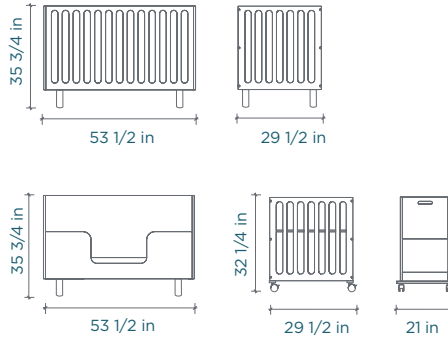

USA

mattress size: 28" W x 52" L

mattress size: 28" W x 52" L

mattress size: 28" W x 52" L

mattress size: 28" W x 52" L

Fawn Crib

Perch Toddler Bed

mattress size: 28" W x 52" L

XL Changing Station

River Twin Bed With Trundle

Sparrow Twin Bed With Trundle

mattress size: 39" W x 75" L
trundle mattress size: 38" W x 72" L x 5" H

mattress size: 39" W x 75" L