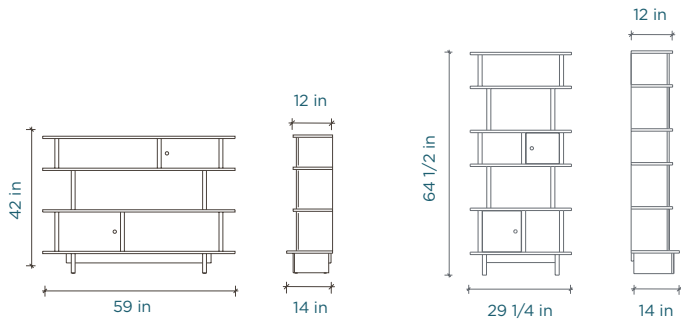

ML and Sparrow Night Stand

Mini Library, Vertical Mini Library