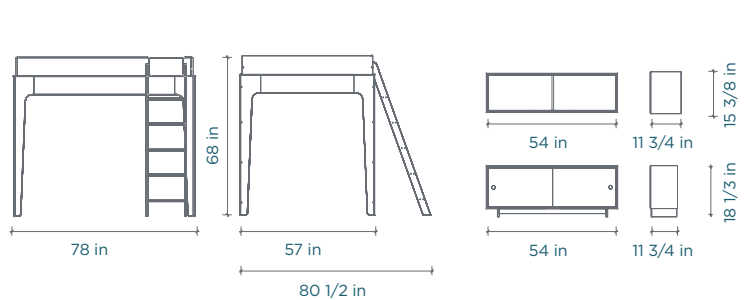

mattress size: 28" W x 52" L

Fawn Crib

Perch Toddler Bed

mattress size: 28" W x 52" L

XL Changing Station

Changing Station

River Twin Bed With Trundle

mattress size: 39" W x 75" L
 trundle mattress size: 38" W x 72" L x 5" H

Sparrow Twin Bed With Trundle

Perch Bunk Bed

mattress size: 39" W x 75" L

Perch Full Bed Loft Bed With Storage

USA

Merlin Dressers

ML and Sparrow Night Stand

Mini Library, Vertical Mini Library