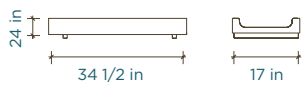

USA

mattress size: 28" W x 52" L

mattress size: 28" W x 52" L

mattress size: 28" W x 52" L

mattress size: 28" W x 52" L

Perch Toddler Bed

mattress size: 28" W x 52" L

XL Changing Station

River Twin Bed With Trundle

Sparrow Twin Bed With Trundle

mattress size: 39" W x 75" L
trundle mattress size: 38" W x 72" L x 5" H

mattress size: 39" W x 75" L