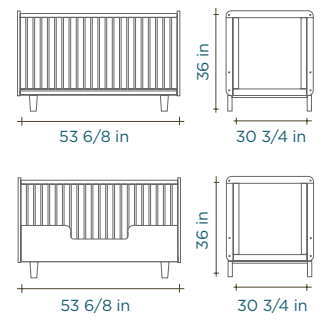

### Classic Crib

mattress size: 28" W x 52" L

### Sparrow Crib

mattress size: 28" W x 52" L

### Rhea Crib

mattress size: 28" W x 52" L