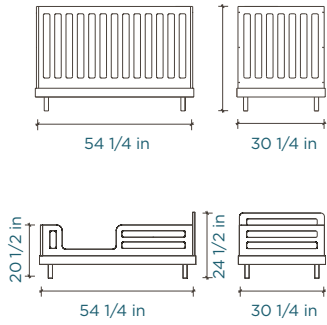

### Classic Crib

mattress size: 28" W x 52" L

### Sparrow Crib

mattress size: 28" W x 52" L