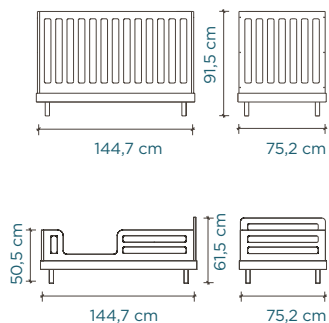

EUROPE

Classic Cot

mattress size: 140 cm x 70 cm

Sparrow Cot

mattress size: 140 cm x 70 cm

Rhea Cot

mattress size: 140 cm x 70 cm

Elephant Cot

mattress size: 140 cm x 70 cm

Changing Station

XL Changing Station

Perch Toddler Bed

Sparrow Twin Bed, Trundle

mattress size: 200 cm x 90cm
trundle mattress size: 190 cm L x 90 cm W x 12,5 cm H

Perch Bunk Bed

mattress size: 200 cm x 90 cm

EUROPE

Merlin Dressers

Sparrow Wardrobe and ML Night Stand

Mini Library, Vertical Mini Library

Brooklyn Desk

Play Chairs, Play Table

Toy Store