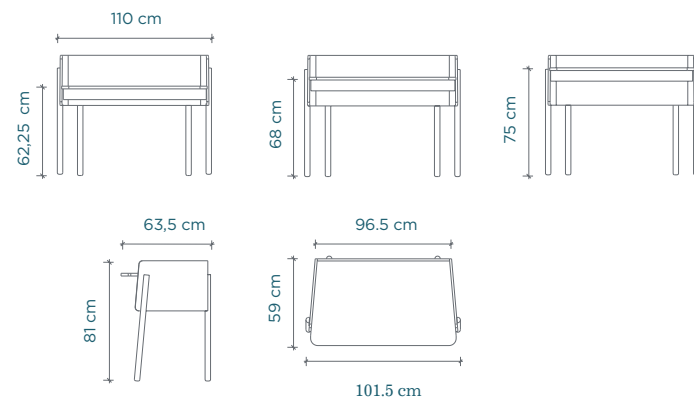

mattress size: 140 cm x 70 cm

Changing Station

XL Changing Station

Perch Toddler Bed

Sparrow Twin Bed, Trundle

mattress size: 200 cm x 90cm
trundle mattress size: 190 cm L x 90 cm W x 12,5 cm H

Perch Bunk Bed

mattress size: 200 cm x 90 cm

EUROPE

Merlin Dressers

Sparrow Wardrobe and ML Night Stand

Mini Library, Vertical Mini Library

Brooklyn Desk

Play Chairs, Play Table

Toy Store