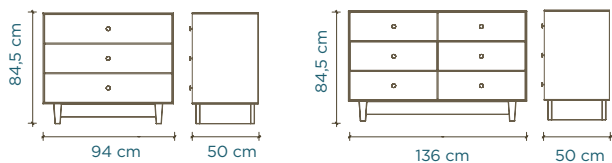

EUROPE

Classic Cot

mattress size: 140 cm x 70 cm

Sparrow Cot

mattress size: 140 cm x 70 cm

Rhea Cot

mattress size: 140 cm x 70 cm

Elephant Cot

mattress size: 140 cm x 70 cm

Changing Station

XL Changing Station

Perch Toddler Bed

Sparrow Twin Bed, Trundle

mattress size: 200 cm x 90cm
trundle mattress size: 190 cm L x 90 cm W x 12,5 cm H

Perch Bunk Bed

mattress size: 200 cm x 90 cm

EUROPE

Merlin Dressers

Sparrow Wardrobe and ML Night Stand

Mini Library, Vertical Mini Library

Brooklyn Desk

Play Chairs, Play Table

Toy Store