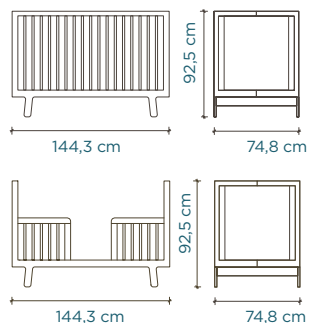

EUROPE

Classic Cot

mattress size: 140 cm x 70 cm

Sparrow Cot

mattress size: 140 cm x 70 cm

Rhea Cot

mattress size: 140 cm x 70 cm

Elephant Cot

mattress size: 140 cm x 70 cm

Changing Station

XL Changing Station

Perch Toddler Bed

Sparrow Twin Bed, Trundle

mattress size: 200 cm x 90cm
trundle mattress size: 190 cm L x 90 cm W x 12,5 cm H

Perch Bunk Bed

mattress size: 200 cm x 90 cm

EUROPE

Merlin Dressers

Sparrow Wardrobe and ML Night Stand

Mini Library, Vertical Mini Library

Brooklyn Desk

Play Chairs, Play Table

Toy Store