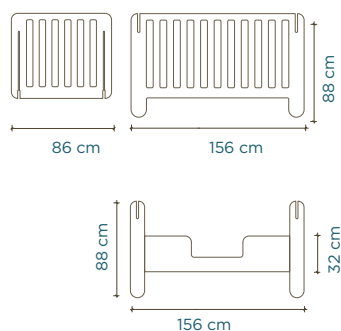

EUROPE

Classic Cot

mattress size: 140 cm x 70 cm

Sparrow Cot

mattress size: 140 cm x 70 cm

Rhea Cot

mattress size: 140 cm x 70 cm

Elephant Cot

mattress size: 140 cm x 70 cm

Changing Station

XL Changing Station

Perch Toddler Bed

Sparrow Twin Bed, Trundle

mattress size: 200 cm x 90cm
trundle mattress size: 190 cm L x 90 cm W x 12,5 cm H

Perch Bunk Bed

mattress size: 200 cm x 90 cm

EUROPE

Merlin Dressers

Sparrow Wardrobe and ML Night Stand

Mini Library, Vertical Mini Library

Brooklyn Desk

Play Chairs, Play Table

Toy Store