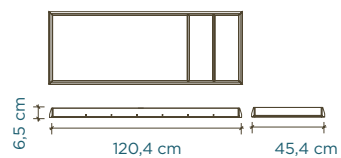

EUROPE

Classic Cot

mattress size: 140 cm x 70 cm

Sparrow Cot

mattress size: 140 cm x 70 cm

Rhea Cot

mattress size: 140 cm x 70 cm

Elephant Cot

mattress size: 140 cm x 70 cm

Changing Station

XL Changing Station

Perch Toddler Bed

Sparrow Twin Bed, Trundle

mattress size: 200 cm x 90cm
trundle mattress size: 190 cm L x 90 cm W x 12,5 cm H

Perch Bunk Bed

mattress size: 200 cm x 90 cm

EUROPE

Merlin Dressers

Sparrow Wardrobe and ML Night Stand

Mini Library, Vertical Mini Library

Brooklyn Desk

Play Chairs, Play Table

Toy Store