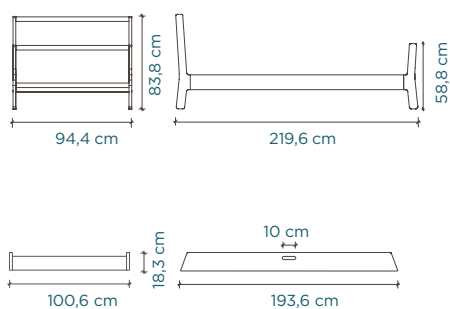

EUROPE

Classic Cot

mattress size: 140 cm x 70 cm

Sparrow Cot

mattress size: 140 cm x 70 cm

Rhea Cot

mattress size: 140 cm x 70 cm

Elephant Cot

mattress size: 140 cm x 70 cm

Changing Station

XL Changing Station

Perch Toddler Bed

Sparrow Twin Bed, Trundle

mattress size: 200 cm x 90cm
trundle mattress size: 190 cm L x 90 cm W x 12,5 cm H

Perch Bunk Bed

mattress size: 200 cm x 90 cm

EUROPE

Merlin Dressers

Sparrow Wardrobe and ML Night Stand

Mini Library, Vertical Mini Library

Brooklyn Desk

Play Chairs, Play Table

Toy Store