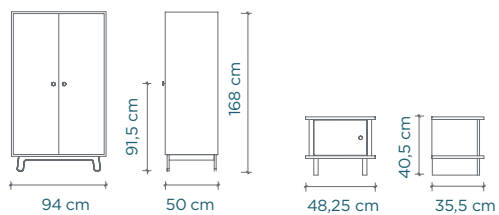

mattress size: 140 cm x 70 cm

Changing Station

XL Changing Station

Perch Toddler Bed

Sparrow Twin Bed, Trundle

mattress size: 200 cm x 90cm
trundle mattress size: 190 cm L x 90 cm W x 12,5 cm H

Perch Bunk Bed

mattress size: 200 cm x 90 cm

EUROPE

Merlin Dressers

Sparrow Wardrobe and ML Night Stand

Mini Library, Vertical Mini Library

Brooklyn Desk

Play Chairs, Play Table

Toy Store