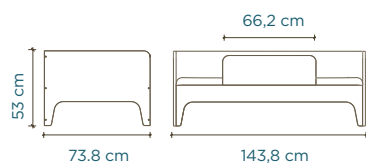

mattress size: 140 cm x 70 cm

Changing Station

XL Changing Station

Perch Toddler Bed

Sparrow Twin Bed, Trundle

mattress size: 200 cm x 90cm
trundle mattress size: 190 cm L x 90 cm W x 12,5 cm H

Perch Bunk Bed

mattress size: 200 cm x 90 cm

EUROPE

Merlin Dressers

Sparrow Wardrobe and ML Night Stand

Mini Library, Vertical Mini Library

Brooklyn Desk

Play Chairs, Play Table

Toy Store