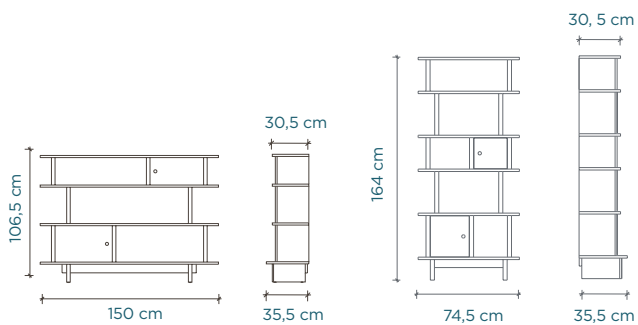

mattress size: 140 cm x 70 cm

Changing Station

XL Changing Station

Perch Toddler Bed

Sparrow Twin Bed, Trundle

mattress size: 200 cm x 90cm
trundle mattress size: 190 cm L x 90 cm W x 12,5 cm H

Perch Bunk Bed

mattress size: 200 cm x 90 cm

EUROPE

Merlin Dressers

Sparrow Wardrobe and ML Night Stand

Mini Library, Vertical Mini Library

Brooklyn Desk

Play Chairs, Play Table

Toy Store