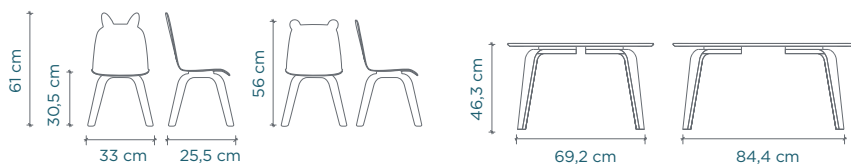

mattress size: 140 cm x 70 cm

Changing Station

XL Changing Station

Perch Toddler Bed

Sparrow Twin Bed, Trundle

mattress size: 200 cm x 90cm
trundle mattress size: 190 cm L x 90 cm W x 12,5 cm H

Perch Bunk Bed

mattress size: 200 cm x 90 cm

EUROPE

Merlin Dressers

Sparrow Wardrobe and ML Night Stand

Mini Library, Vertical Mini Library

Brooklyn Desk

Play Chairs, Play Table

Toy Store