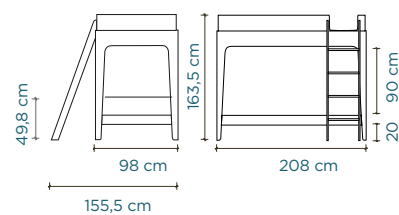

mattress size: 140 cm x 70 cm

Changing Station

XL Changing Station

Perch Toddler Bed

Sparrow Twin Bed, Trundle

mattress size: 200 cm x 90cm
trundle mattress size: 190 cm L x 90 cm W x 12,5 cm H

Perch Bunk Bed

mattress size: 200 cm x 90 cm

EUROPE

Merlin Dressers

Sparrow Wardrobe and ML Night Stand

Mini Library, Vertical Mini Library

Brooklyn Desk

Play Chairs, Play Table

Toy Store