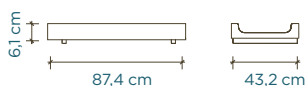

EUROPE

Classic Cot

mattress size: 140 cm x 70 cm

Sparrow Cot

mattress size: 140 cm x 70 cm

Rhea Cot

mattress size: 140 cm x 70 cm

Elephant Cot

mattress size: 140 cm x 70 cm

Changing Station

XL Changing Station

Perch Toddler Bed

Sparrow Twin Bed, Trundle

mattress size: 200 cm x 90cm
trundle mattress size: 190 cm L x 90 cm W x 12,5 cm H

Perch Bunk Bed

mattress size: 200 cm x 90 cm

EUROPE

Merlin Dressers

Sparrow Wardrobe and ML Night Stand

Mini Library, Vertical Mini Library

Brooklyn Desk

Play Chairs, Play Table

Toy Store