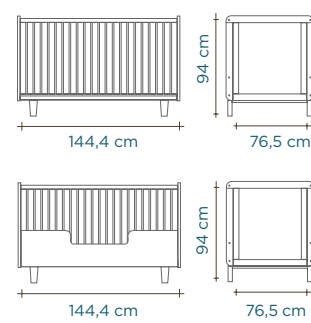

EUROPE

Classic Cot

mattress size: 140 cm x 70 cm

Sparrow Cot

mattress size: 140 cm x 70 cm

Rhea Cot

mattress size: 140 cm x 70 cm

Elephant Cot

mattress size: 140 cm x 70 cm

Changing Station

XL Changing Station

Perch Toddler Bed

Sparrow Twin Bed, Trundle

mattress size: 200 cm x 90cm
trundle mattress size: 190 cm L x 90 cm W x 12,5 cm H

Perch Bunk Bed

mattress size: 200 cm x 90 cm

EUROPE

Merlin Dressers

Sparrow Wardrobe and ML Night Stand

Mini Library, Vertical Mini Library

Brooklyn Desk

Play Chairs, Play Table

Toy Store