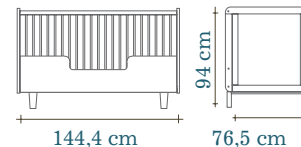

- Sustainably produced in Europe in an FSC certified facility
- Finishes are non-toxic, water-based and free of VOC health hazards
- Cot is made of solid birch and Baltic birch plywood
- 3 adjustable mattress positions
- Cot converts to toddler bed with purchase of conversion kit
- Low overall height for easy access
- Matching dresser and other items available
- L: 144,5 cm x D: 75 cm x H: 92,5 cm
- Fits a 70 cm x 140 cm mattress

œuf[®] be good™ 

RHEA Collection

**This modern collection offers great value
with uncompromising quality**

*Cot to Toddler Bed
Toddler Bed to Cot
(0-6 Years)*

white/birch

white/walnut

- Sustainably produced in Europe
- Finishes are non-toxic, water-based and free of VOC health hazards
- Cot is made of solid birch and Baltic birch plywood
- 3 adjustable mattress positions
- Cot converts to toddler bed with purchase of conversion kit
- Matching dresser and other items available
- L: 144cm x D: 76,5 cm x H: 94 cm
- Fits a 70 cm x 140 cm mattress

oeuf[®] be good[™] 

PERCH Bunk Bed

This elegant bunk bed can separate into a loft and a twin for maximum configuration flexibility

white/birch

white/walnut

- Sustainably produced in Europe in an FSC certified facility
- Finishes are non-toxic, water-based and free of VOC health hazards
- Lower than a conventional bunk bed, improving accessibility
- Small footprint helps use space efficiently
- Loft and twin bed can be separated at any point
- Optional guard rail available for lower bunk
- Top bunk recommended for children 6 and older
- Both mattresses must be 200 x 90 cm and no more than 18 cm thick
- L: 208 cm x D: 98 cm (155,5 cm w/ladder) x H: 163,5 cm