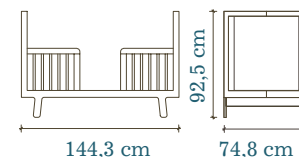

- Sustainably produced in Europe in an FSC certified facility
- Finishes are non-toxic, water-based and free of VOC health hazards
- Cot is made of solid birch and Baltic birch plywood
- 3 adjustable mattress positions
- Cot converts to toddler bed with purchase of conversion kit
- Low overall height for easy access
- Matching dresser and other items available
- L: 144,5 cm x D: 75 cm x H: 92,5 cm
- Fits a 70 cm x 140 cm mattress

œuf[®] be good™ 

RHEA Collection

**This modern collection offers great value
with uncompromising quality**

*Cot to Toddler Bed
Toddler Bed to Cot
(0-6 Years)*

white/birch

white/walnut

- Sustainably produced in Europe
- Finishes are non-toxic, water-based and free of VOC health hazards
- Cot is made of solid birch and Baltic birch plywood
- 3 adjustable mattress positions
- Cot converts to toddler bed with purchase of conversion kit
- Matching dresser and other items available
- L: 144cm x D: 76,5 cm x H: 94 cm
- Fits a 70 cm x 140 cm mattress