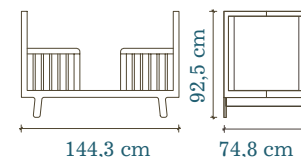

œuf[®] be good 

SPARROW Collection

**This multi-stage collection is elegant
with a light and airy feel**

*Cot to Toddler Bed
Toddler Bed to Cot
(0-6 Years)*

-  birch
-  grey
-  white
-  walnut

- Sustainably produced in Europe in an FSC certified facility
- Finishes are non-toxic, water-based and free of VOC health hazards
- Cot is made of solid birch and Baltic birch plywood
- 3 adjustable mattress positions
- Cot converts to toddler bed with purchase of conversion kit
- Low overall height for easy access
- Matching dresser and other items available
- L: 144,5 cm x D: 75 cm x H: 92,5 cm
- Fits a 70 cm x 140 cm mattress

œuf[®] be good™ 

RHEA Collection

This modern collection offers great value with uncompromising quality

*Cot to Toddler Bed
Toddler Bed to Cot
(0-6 Years)*

white/birch

white/walnut

- Sustainably produced in Europe
- Finishes are non-toxic, water-based and free of VOC health hazards
- Cot is made of solid birch and Baltic birch plywood
- 3 adjustable mattress positions
- Cot converts to toddler bed with purchase of conversion kit
- Matching dresser and other items available
- L: 144cm x D: 76,5 cm x H: 94 cm
- Fits a 70 cm x 140 cm mattress

oeuf[®] be good[™] 

PERCH Bunk Bed

This elegant bunk bed can separate into a loft and a twin for maximum configuration flexibility

white/birch

white/walnut

- Sustainably produced in Europe in an FSC certified facility
- Finishes are non-toxic, water-based and free of VOC health hazards
- Lower than a conventional bunk bed, improving accessibility
- Small footprint helps use space efficiently
- Loft and twin bed can be separated at any point
- Optional guard rail available for lower bunk
- Top bunk recommended for children 6 and older
- Both mattresses must be 200 x 90 cm and no more than 18 cm thick
- L: 208 cm x D: 98 cm (155,5 cm w/ladder) x H: 163,5 cm