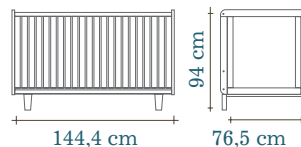

- Sustainably produced in Europe in an FSC certified facility
- Finishes are non-toxic, water-based and free of VOC health hazards
- Cot is made of solid birch and Baltic birch plywood
- 3 adjustable mattress positions
- Cot converts to toddler bed with purchase of conversion kit
- Low overall height for easy access
- Matching dresser and other items available
- L: 144,5 cm x D: 75 cm x H: 92,5 cm
- Fits a 70 cm x 140 cm mattress

œuf[®] be good™ 

RHEA Collection

**This modern collection offers great value
with uncompromising quality**

*Cot to Toddler Bed
Toddler Bed to Cot
(0-6 Years)*

white/birch

white/walnut

- Sustainably produced in Europe
- Finishes are non-toxic, water-based and free of VOC health hazards
- Cot is made of solid birch and Baltic birch plywood
- 3 adjustable mattress positions
- Cot converts to toddler bed with purchase of conversion kit
- Matching dresser and other items available
- L: 144cm x D: 76,5 cm x H: 94 cm
- Fits a 70 cm x 140 cm mattress

oeuf[®] be good[™] 

PERCH Bunk Bed

This elegant bunk bed can separate into a loft and a twin for maximum configuration flexibility

white/birch

white/walnut

- Sustainably produced in Europe in an FSC certified facility
- Finishes are non-toxic, water-based and free of VOC health hazards
- Lower than a conventional bunk bed, improving accessibility
- Small footprint helps use space efficiently
- Loft and twin bed can be separated at any point
- Optional guard rail available for lower bunk
- Top bunk recommended for children 6 and older
- Both mattresses must be 200 x 90 cm and no more than 18 cm thick
- L: 208 cm x D: 98 cm (155,5 cm w/ladder) x H: 163,5 cm