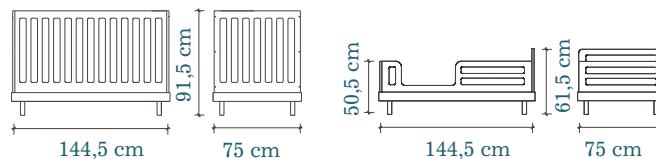

œuf[®] be good™ 

CLASSIC Collection

Clean and contemporary, this collection leads the way in smart, modern design

*Cot to Toddler Bed
Toddler Bed to Cot
(0-6 Years)*

- Sustainably produced in Europe in an FSC certified facility
- Finishes are non-toxic, water-based and free of VOC health hazards
- Made of solid birch and eco-MDF
- 3 adjustable mattress positions
- Cot converts to toddler bed with purchase of conversion kit
- Low overall height for easy access
- Adjustable legs for uneven surfaces
- Matching dresser and other items available
- Fits a 70 cm x 140 cm mattress

- Sustainably produced in Europe in an FSC certified facility
- Finishes are non-toxic, water-based and free of VOC health hazards
- Cot is made of solid birch and Baltic birch plywood
- 3 adjustable mattress positions
- Cot converts to toddler bed with purchase of conversion kit
- Low overall height for easy access
- Matching dresser and other items available
- L: 144,5 cm x D: 75 cm x H: 92,5 cm
- Fits a 70 cm x 140 cm mattress

œuf[®] be good™ 

RHEA Collection

**This modern collection offers great value
with uncompromising quality**

*Cot to Toddler Bed
Toddler Bed to Cot
(0-6 Years)*

white/birch

white/walnut

- Sustainably produced in Europe
- Finishes are non-toxic, water-based and free of VOC health hazards
- Cot is made of solid birch and Baltic birch plywood
- 3 adjustable mattress positions
- Cot converts to toddler bed with purchase of conversion kit
- Matching dresser and other items available
- L: 144cm x D: 76,5 cm x H: 94 cm
- Fits a 70 cm x 140 cm mattress