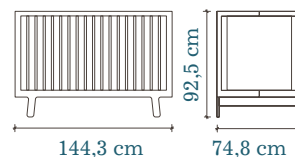

œuf[®] be good 

SPARROW Collection

**This multi-stage collection is elegant
with a light and airy feel**

*Cot to Toddler Bed
Toddler Bed to Cot
(0-6 Years)*

-  birch
-  grey
-  white
-  walnut

- Sustainably produced in Europe in an FSC certified facility
- Finishes are non-toxic, water-based and free of VOC health hazards
- Cot is made of solid birch and Baltic birch plywood
- 3 adjustable mattress positions
- Cot converts to toddler bed with purchase of conversion kit
- Low overall height for easy access
- Matching dresser and other items available
- L: 144,5 cm x D: 75 cm x H: 92,5 cm
- Fits a 70 cm x 140 cm mattress

œuf[®] be good™ 

RHEA Collection

This modern collection offers great value with uncompromising quality

*Cot to Toddler Bed
Toddler Bed to Cot
(0-6 Years)*

white/birch

white/walnut

- Sustainably produced in Europe
- Finishes are non-toxic, water-based and free of VOC health hazards
- Cot is made of solid birch and Baltic birch plywood
- 3 adjustable mattress positions
- Cot converts to toddler bed with purchase of conversion kit
- Matching dresser and other items available
- L: 144cm x D: 76,5 cm x H: 94 cm
- Fits a 70 cm x 140 cm mattress

oeuf[®] be good[™] 

PERCH Bunk Bed

This elegant bunk bed can separate into a loft and a twin for maximum configuration flexibility

white/birch

white/walnut

- Sustainably produced in Europe in an FSC certified facility
- Finishes are non-toxic, water-based and free of VOC health hazards
- Lower than a conventional bunk bed, improving accessibility
- Small footprint helps use space efficiently
- Loft and twin bed can be separated at any point
- Optional guard rail available for lower bunk
- Top bunk recommended for children 6 and older
- Both mattresses must be 200 x 90 cm and no more than 18 cm thick
- L: 208 cm x D: 98 cm (155,5 cm w/ladder) x H: 163,5 cm