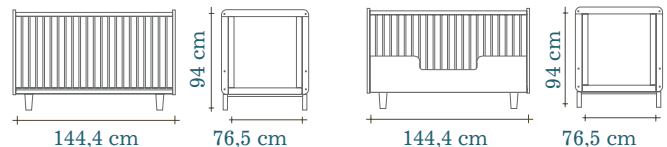

œuf[®] be good 

SPARROW Collection

**This multi-stage collection is elegant
with a light and airy feel**

*Cot to Toddler Bed
Toddler Bed to Cot
(0-6 Years)*

-  birch
-  grey
-  white
-  walnut

- Sustainably produced in Europe in an FSC certified facility
- Finishes are non-toxic, water-based and free of VOC health hazards
- Cot is made of solid birch and Baltic birch plywood
- 3 adjustable mattress positions
- Cot converts to toddler bed with purchase of conversion kit
- Low overall height for easy access
- Matching dresser and other items available
- L: 144,5 cm x D: 75 cm x H: 92,5 cm
- Fits a 70 cm x 140 cm mattress

œuf[®] be good™ 

RHEA Collection

This modern collection offers great value with uncompromising quality

*Cot to Toddler Bed
Toddler Bed to Cot
(0-6 Years)*

white/birch

white/walnut

- Sustainably produced in Europe
- Finishes are non-toxic, water-based and free of VOC health hazards
- Cot is made of solid birch and Baltic birch plywood
- 3 adjustable mattress positions
- Cot converts to toddler bed with purchase of conversion kit
- Matching dresser and other items available
- L: 144cm x D: 76,5 cm x H: 94 cm
- Fits a 70 cm x 140 cm mattress

oeuf[®] be good[™] 

PERCH Bunk Bed

This elegant bunk bed can separate into a loft and a twin for maximum configuration flexibility

white/birch

white/walnut

- Sustainably produced in Europe in an FSC certified facility
- Finishes are non-toxic, water-based and free of VOC health hazards
- Lower than a conventional bunk bed, improving accessibility
- Small footprint helps use space efficiently
- Loft and twin bed can be separated at any point
- Optional guard rail available for lower bunk
- Top bunk recommended for children 6 and older
- Both mattresses must be 200 x 90 cm and no more than 18 cm thick
- L: 208 cm x D: 98 cm (155,5 cm w/ladder) x H: 163,5 cm