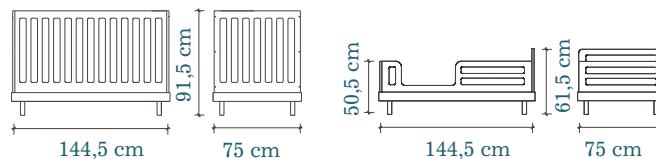

œuf[®] be good™ 

CLASSIC Collection

Clean and contemporary, this collection leads the way in smart, modern design

*Cot to Toddler Bed
Toddler Bed to Cot
(0-6 Years)*

- Sustainably produced in Europe in an FSC certified facility
- Finishes are non-toxic, water-based and free of VOC health hazards
- Made of solid birch and eco-MDF
- 3 adjustable mattress positions
- Cot converts to toddler bed with purchase of conversion kit
- Low overall height for easy access
- Adjustable legs for uneven surfaces
- Matching dresser and other items available
- Fits a 70 cm x 140 cm mattress

œuf[®] be good 

SPARROW Collection

**This multi-stage collection is elegant
with a light and airy feel**

*Cot to Toddler Bed
Toddler Bed to Cot
(0-6 Years)*

-  birch
-  grey
-  white
-  walnut

- Sustainably produced in Europe in an FSC certified facility
- Finishes are non-toxic, water-based and free of VOC health hazards
- Cot is made of solid birch and Baltic birch plywood
- 3 adjustable mattress positions
- Cot converts to toddler bed with purchase of conversion kit
- Low overall height for easy access
- Matching dresser and other items available
- L: 144,5 cm x D: 75 cm x H: 92,5 cm
- Fits a 70 cm x 140 cm mattress

œuf[®] be good™ 

RHEA Collection

This modern collection offers great value with uncompromising quality

*Cot to Toddler Bed
Toddler Bed to Cot
(0-6 Years)*

white/birch

white/walnut

- Sustainably produced in Europe
- Finishes are non-toxic, water-based and free of VOC health hazards
- Cot is made of solid birch and Baltic birch plywood
- 3 adjustable mattress positions
- Cot converts to toddler bed with purchase of conversion kit
- Matching dresser and other items available
- L: 144cm x D: 76,5 cm x H: 94 cm
- Fits a 70 cm x 140 cm mattress