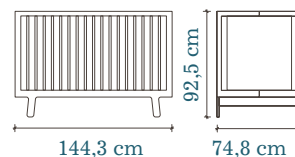

- Sustainably produced in Europe in an FSC certified facility
- Finishes are non-toxic, water-based and free of VOC health hazards
- Cot is made of solid birch and Baltic birch plywood
- 3 adjustable mattress positions
- Cot converts to toddler bed with purchase of conversion kit
- Low overall height for easy access
- Matching dresser and other items available
- L: 144,5 cm x D: 75 cm x H: 92,5 cm
- Fits a 70 cm x 140 cm mattress